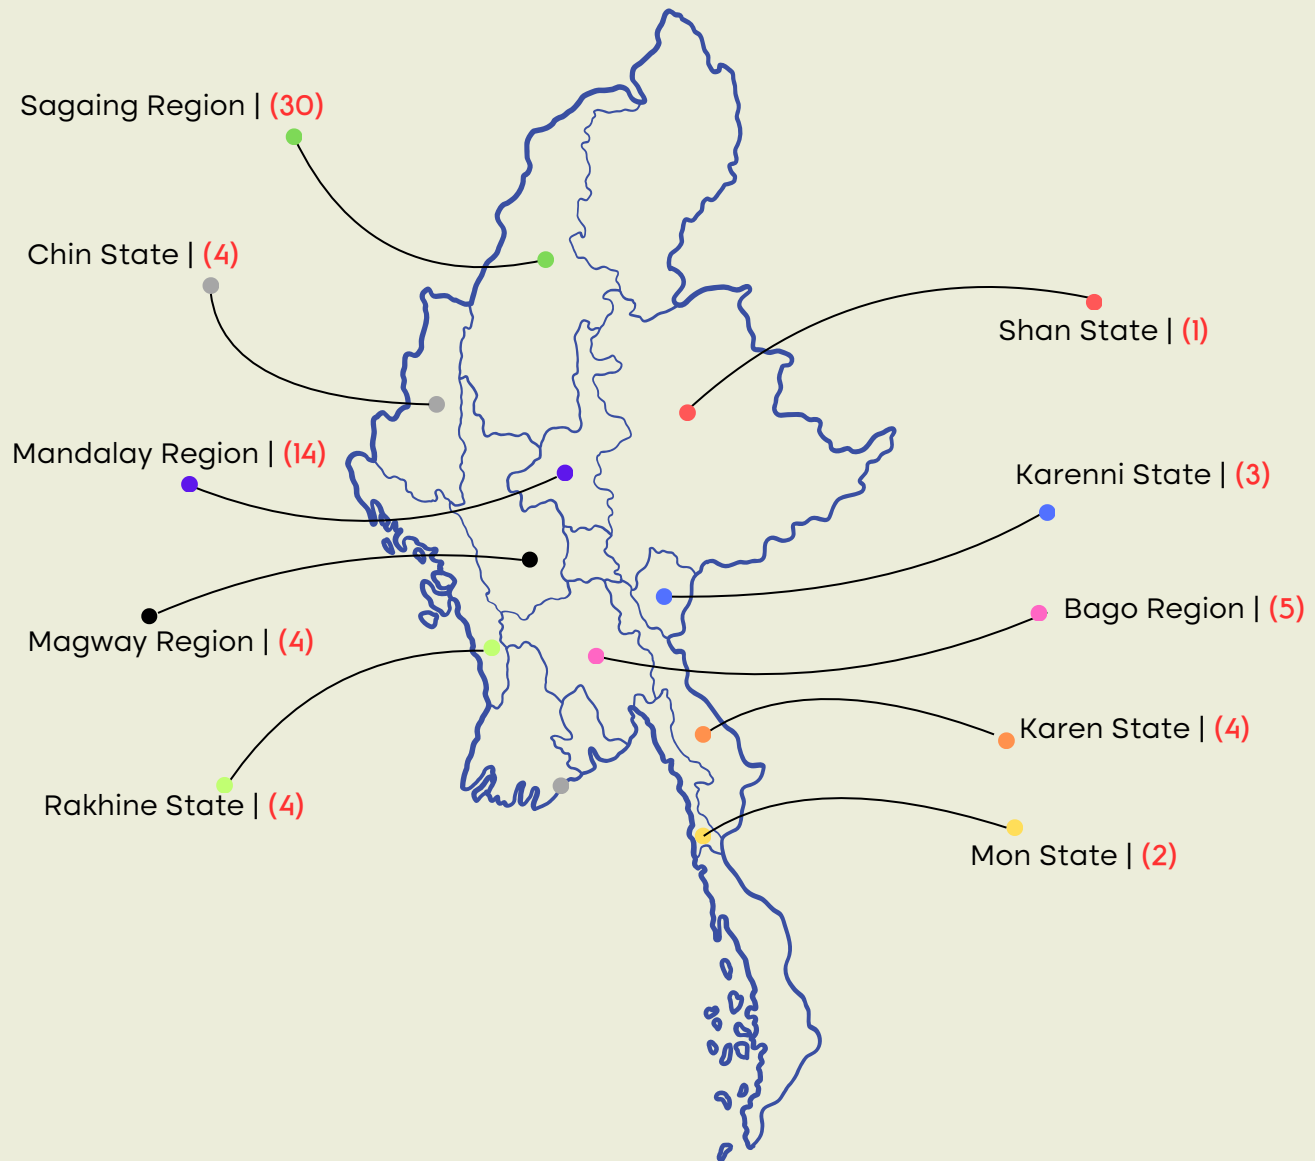

Women's Information Factsheet

April 2025

On March 28, 2025, a powerful earthquake with a magnitude of 7.7 struck, centering around Sagaing and Mandalay cities. Following the earthquake, both the Ethnic Resistance Organizations and the military terrorists separately announced temporary ceasefires to enable emergency earthquake relief efforts. However, despite the military terrorists' declared ceasefire, they continued launching intensified airstrikes targeting civilians when civilians suffered from the earthquake's devastation. As a result, women and young girls are losing their lives every day.

Burmese Women's Union

<https://www.facebook.com/burmesewomensunion>

<https://burmesewomensunion.org>

Number of Women Killed and Injured

Based on BWU data monitoring from various reliable media sources, (71) women were killed across the country in April 2025. Among them, (59) women were killed by military airstrikes, (7) women lost their lives due to the military artillery shelling that targeted civilian homes and villages, and (5) were died by Extrajudicial killing. Among them, (71) women who have been killed, (13) were under the age of 18. In addition, (50) women were wounded. Among them, (40) women were wounded due to aerial bombardment by the military, (5) women were injured by the military artillery shelling, (4) women were injured by Landmine and (1) woman was injured due to rape committed by Arakan Army soldiers.

Burmese Women's Union

<https://www.facebook.com/burmesewomensunion>

<https://burmesewomensunion.org>

Number of Women Killed By State and Region

Based on the data that was monitored and collected by BWU, the number of women fatalities in April 2025 was (30) from Sagaing Region, (14) from Mandalay Region and (5) from Bago Region. Therefore, Sagaing Region recorded the highest number of women killed in April 2025.