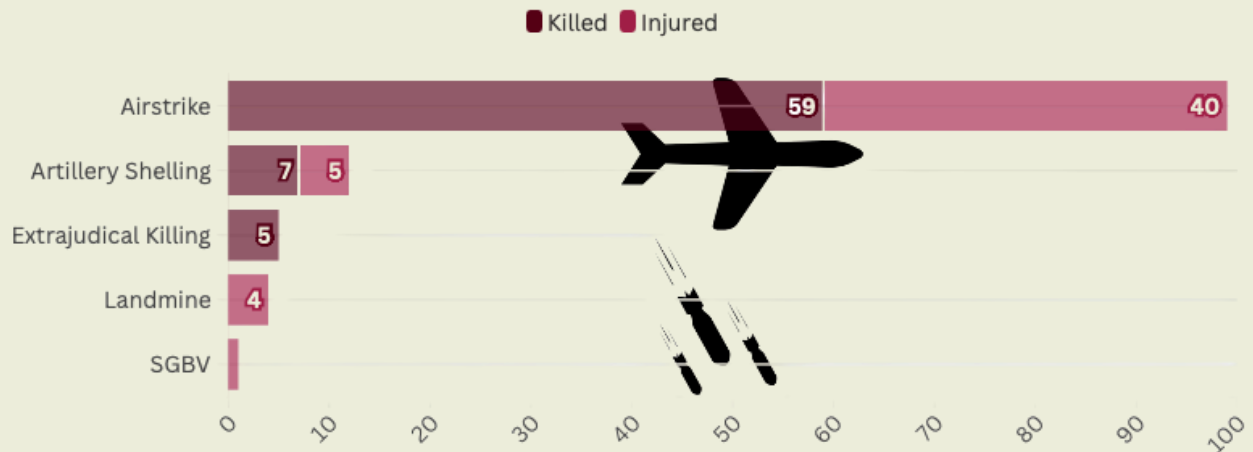

Women's Information Factsheet

April 2025

On March 28, 2025, a powerful earthquake with a magnitude of 7.7 struck, centering around Sagaing and Mandalay cities. Following the earthquake, both the Ethnic Resistance Organizations and the military terrorists separately announced temporary ceasefires to enable emergency earthquake relief efforts. However, despite the military terrorists' declared ceasefire, they continued launching intensified airstrikes targeting civilians when civilians suffered from the earthquake's devastation. As a result, women and young girls are losing their lives every day.

Killed

71

Injured

50

In April 2025 alone, (71) women have been killed. The reported data has been monitored and collected from reliable media sources and by the Burmese Women's Union (BWU). However, BWU encounters numerous obstacles when accessing data and information; therefore, the actual figures may be much higher on the ground.

Burmese Women's Union

<https://www.facebook.com/burmesewomensunion>

<https://burmesewomensunion.org>

Number of Women Killed and Injured

Based on BWU data monitoring from various reliable media sources, (71) women were killed across the country in April 2025. Among them, (59) women were killed by military airstrikes, (7) women lost their lives due to the military artillery shelling that targeted civilian homes and villages, and (5) were died by Extrajudicial killing. Among them, (71) women who have been killed, (13) were under the age of 18. In addition, (50) women were wounded. Among them, (40) women were wounded due to aerial bombardment by the military, (5) women were injured by the military artillery shelling, (4) women were injured by Landmine and (1) woman was injured due to rape committed by Arakan Army soldiers.