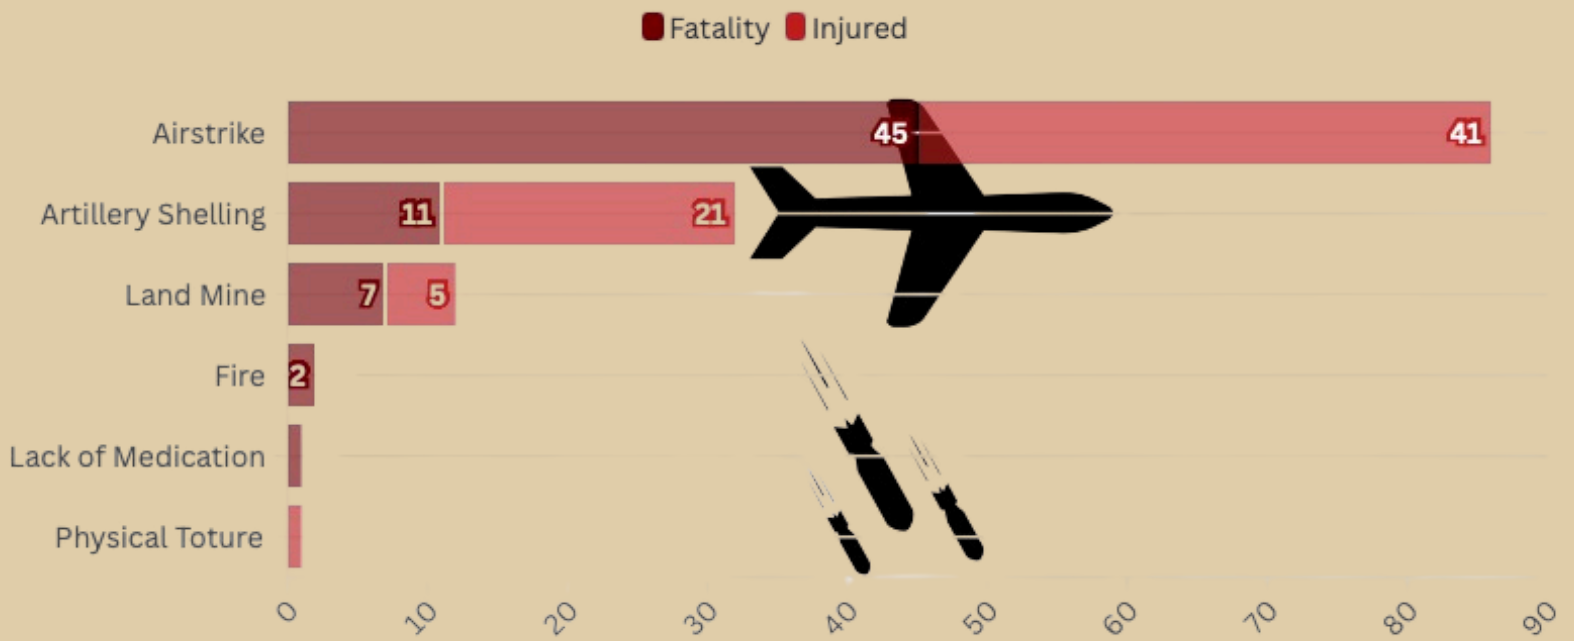

# Women's Information Factsheet February 2025

**(66) women were killed by the  
military terrorists in February 2025**

Four years have passed since the military terrorists attempted the coup on February 1, 2021. Throughout these years, the military terrorists have continued to commit various forms of severe human rights violations that amount to war crimes and crimes against humanity. For women, due to the various forms of human rights violations that they face on a daily basis, including sexual violence, many have lost their lives. In February 2025 alone, 66 women have been killed. The reported data has been monitored and collected from reliable media sources and by the Burmese Women's Union (BWU). However, BWU encounters numerous obstacles when accessing data and information; therefore, the actual figures may be much higher on the ground.

## Number of Women Killed and Injured

Based on BWU data monitoring from various reliable media sources, (66) women were killed across the country in February 2025. Among them, (45) women were killed by military airstrikes, (11) women lost their lives due to the military artillery shelling that targeted civilian homes and villages, and (2) woman died due to fire, (7) were died by landmine and (1) woman lost her life lack of medication. Among the 66 women who have been killed, 13 were under the age of 18. In addition, (68) women were wounded. Among them, (41) women were wounded due to aerial bombardment by the military, (21) women were injured by the military artillery shelling, (5) women were injured by landmines, and (1) woman was tortured by junta soldiers.

# Number of Women Killed By State and Region

Based on the data that was monitored and collected by BWU, the number of women fatalities in February 2025 was (21) from Sagaing Region, (9) from Shan State and Magway Region, and (8) from Mandalay Region. Therefore, Sagaing Region recorded the highest number of women killed in February 2025.