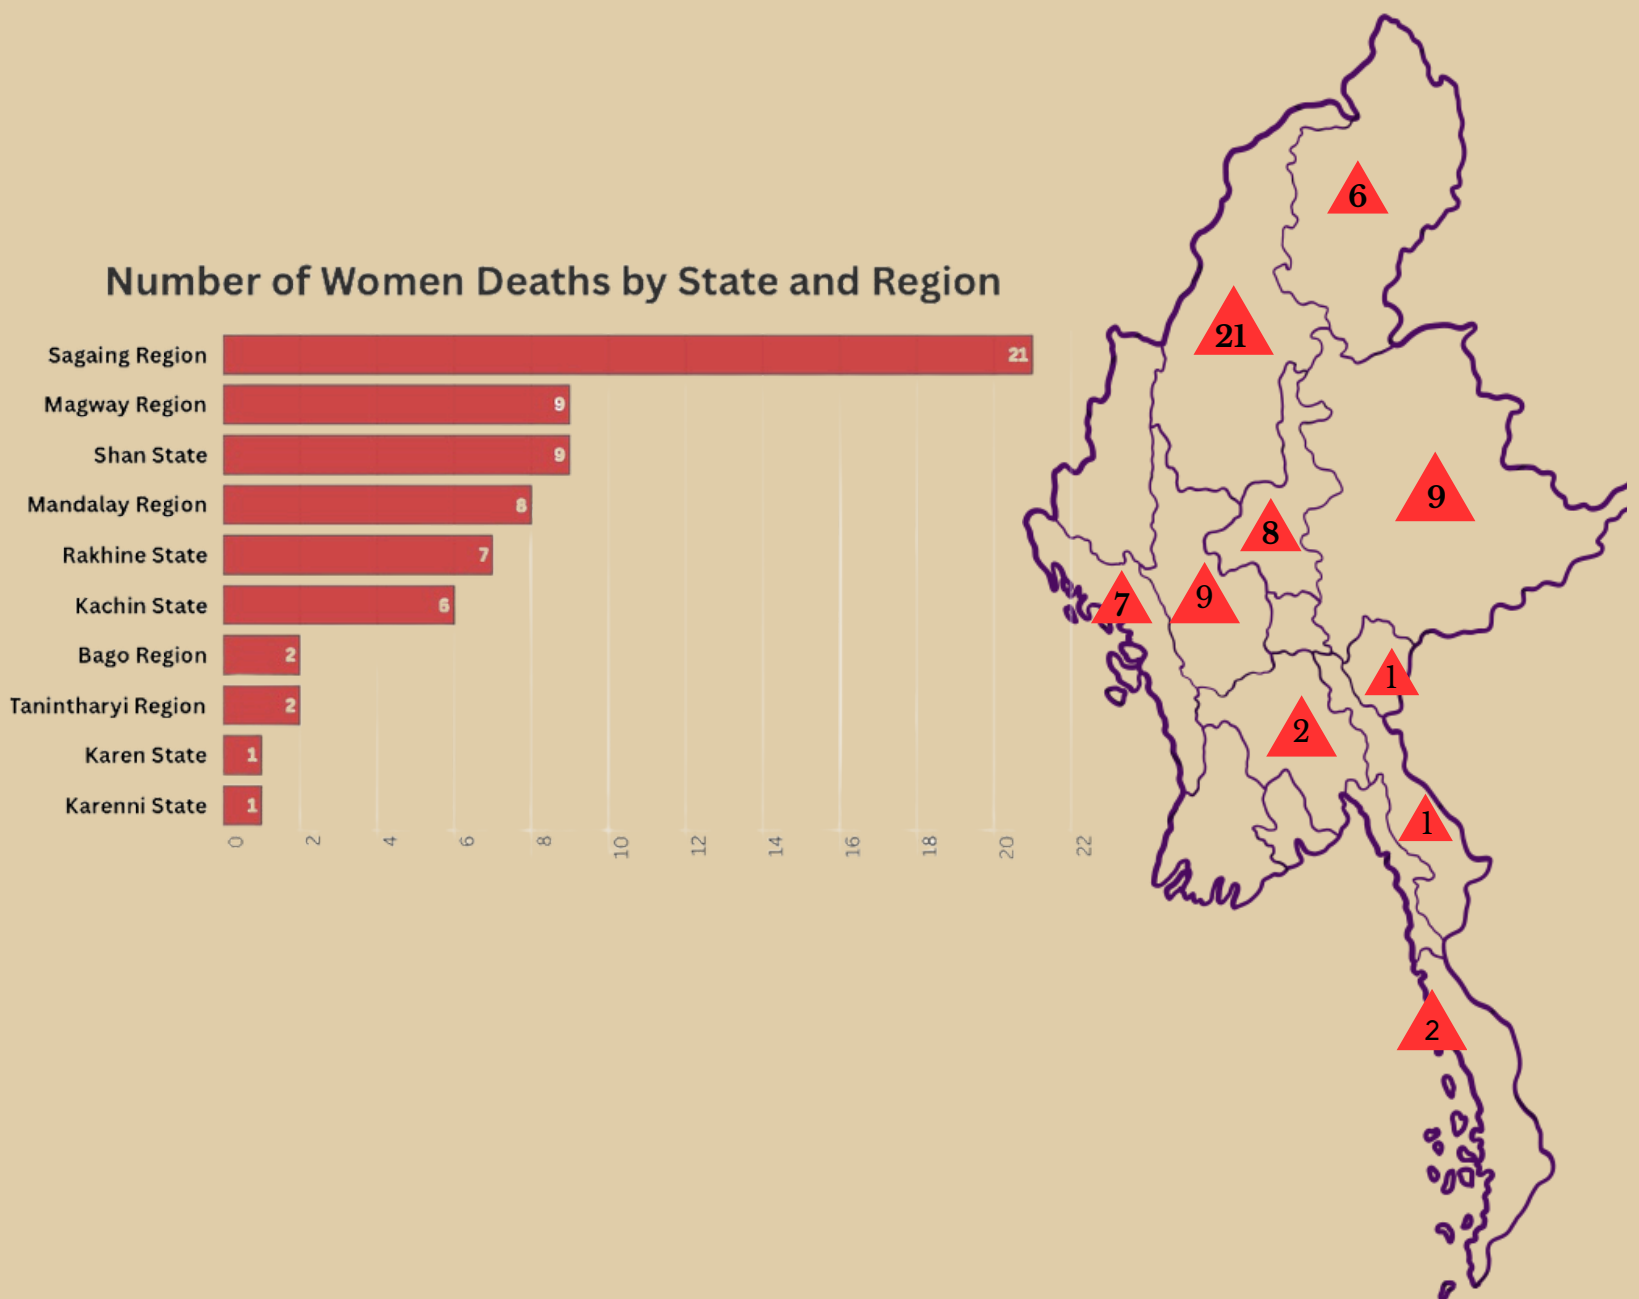

# Women's Information Factsheet February 2025

**(66) women were killed by the  
military terrorists in February 2025**

Four years have passed since the military terrorists attempted the coup on February 1, 2021. Throughout these years, the military terrorists have continued to commit various forms of severe human rights violations that amount to war crimes and crimes against humanity. For women, due to the various forms of human rights violations that they face on a daily basis, including sexual violence, many have lost their lives. In February 2025 alone, 66 women have been killed. The reported data has been monitored and collected from reliable media sources and by the Burmese Women's Union (BWU). However, BWU encounters numerous obstacles when accessing data and information; therefore, the actual figures may be much higher on the ground.

## Number of Women Killed and Injured

Based on BWU data monitoring from various reliable media sources, (66) women were killed across the country in February 2025. Among them, (45) women were killed by military airstrikes, (11) women lost their lives due to the military artillery shelling that targeted civilian homes and villages, and (2) woman died due to fire, (7) were died by landmine and (1) woman lost her life lack of medication. Among the 66 women who have been killed, 13 were under the age of 18. In addition, (68) women were wounded. Among them, (41) women were wounded due to aerial bombardment by the military, (21) women were injured by the military artillery shelling, (5) women were injured by landmines, and (1) woman was tortured by junta soldiers.

# Number of Women Killed By State and Region

Based on the data that was monitored and collected by BWU, the number of women fatalities in February 2025 was (21) from Sagaing Region, (9) from Shan State and Magway Region, and (8) from Mandalay Region. Therefore, Sagaing Region recorded the highest number of women killed in February 2025.